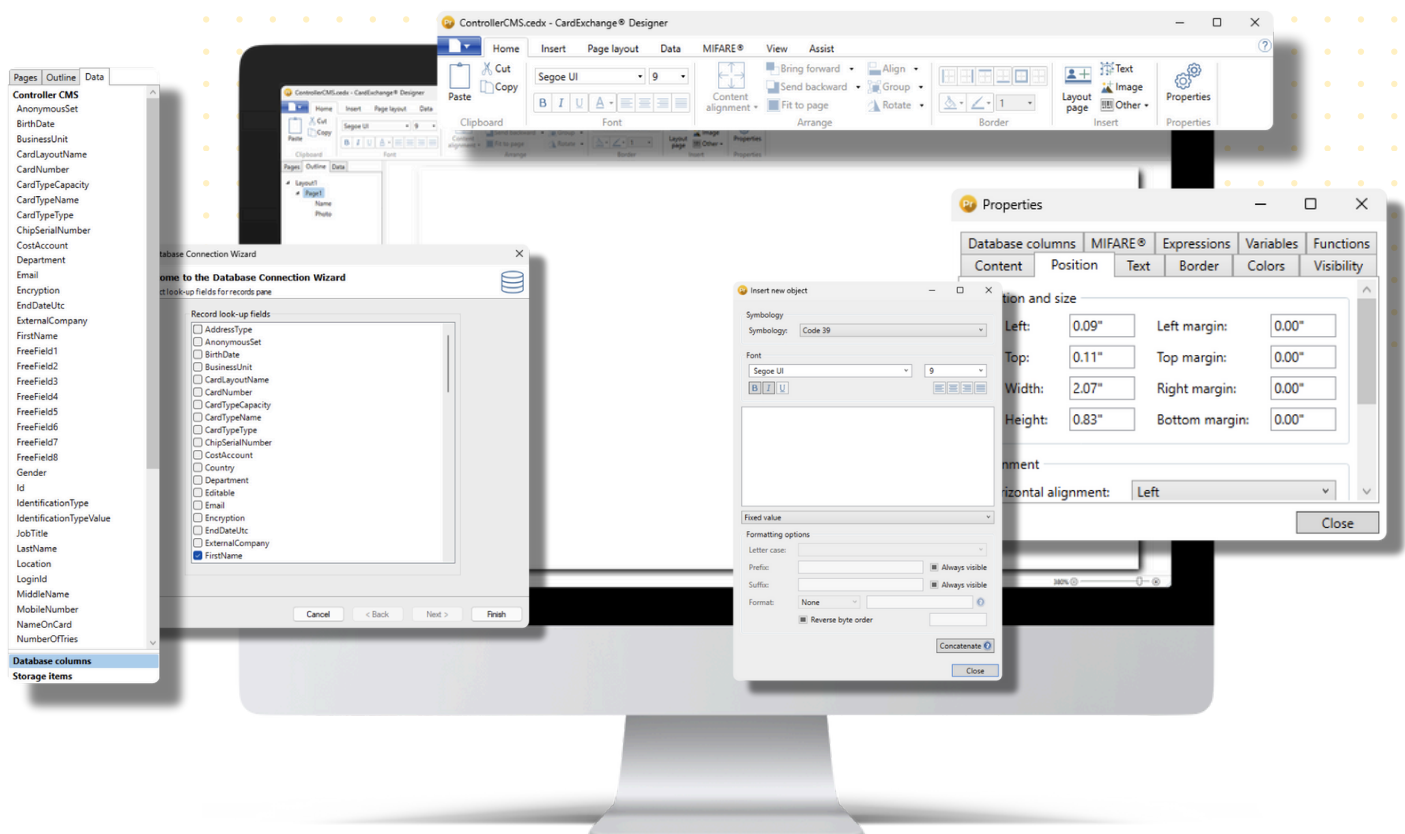

By having the ability to sort and filter your data, you can easily identify the position of your cardholders' IDs within the workflow. Having your batch printing filtered and sorted makes your workflow that much easier and helps you to track and properly manage your print jobs!

Each section of the interface layout can be moved around to fit your workflow needs. You can even dock any panel outside the main window for the ultimate workflow.

These are just some of the customizable options, the possibilities are endless.