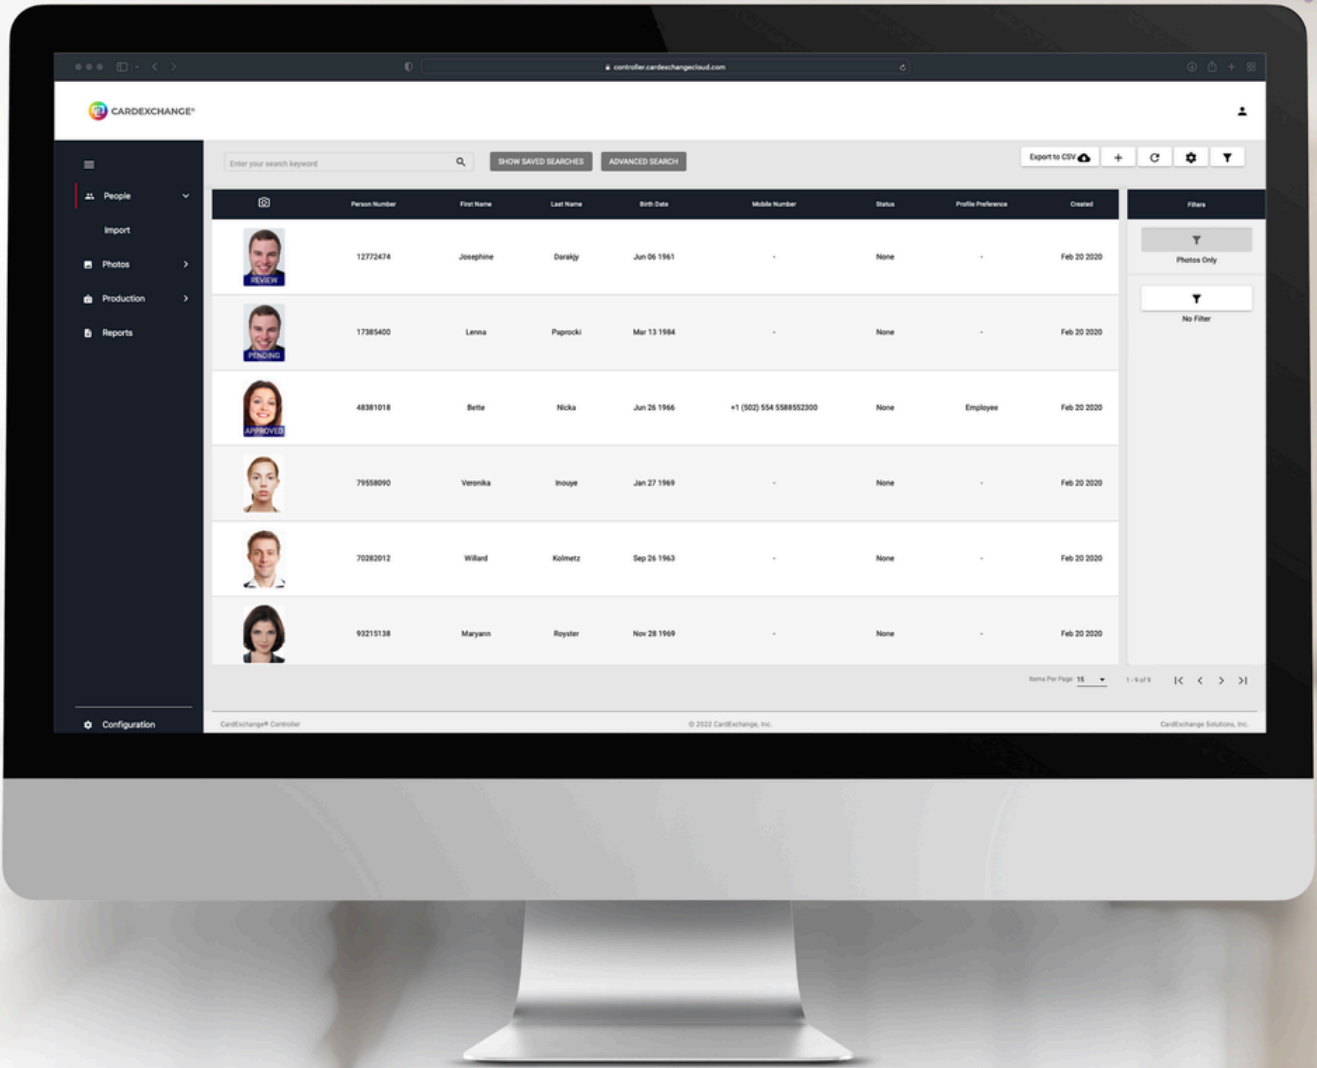

2025

CARDEXCHANGE® CONTROLLER

ID CARD AND CREDENTIAL MANAGEMENT

»»» www.cardexchangeid.com

CARDEXCHANGE® CONTROLLER

A SOLUTION FOR EVERY ORGANIZATION

CardExchange® Controller recognizes that every organization has individual needs, workflows, data sources, enrollment processes, etc. CardExchange® Controller was created to fit this need for flexibility.

By offering features such as, customizable workflow, Cloud-based platform, accessibility from anywhere in the world at any time, the ability to control small and large databases, and many more, truly make CardExchange® Controller a one-of-a-kind solution to fit any organization.

CardExchange® Controller offers a intuitive interface that allows you to easily view and manage all your data in one place. Powerful filters let you customize your data views and keep control over your data, so you can work more efficiently.