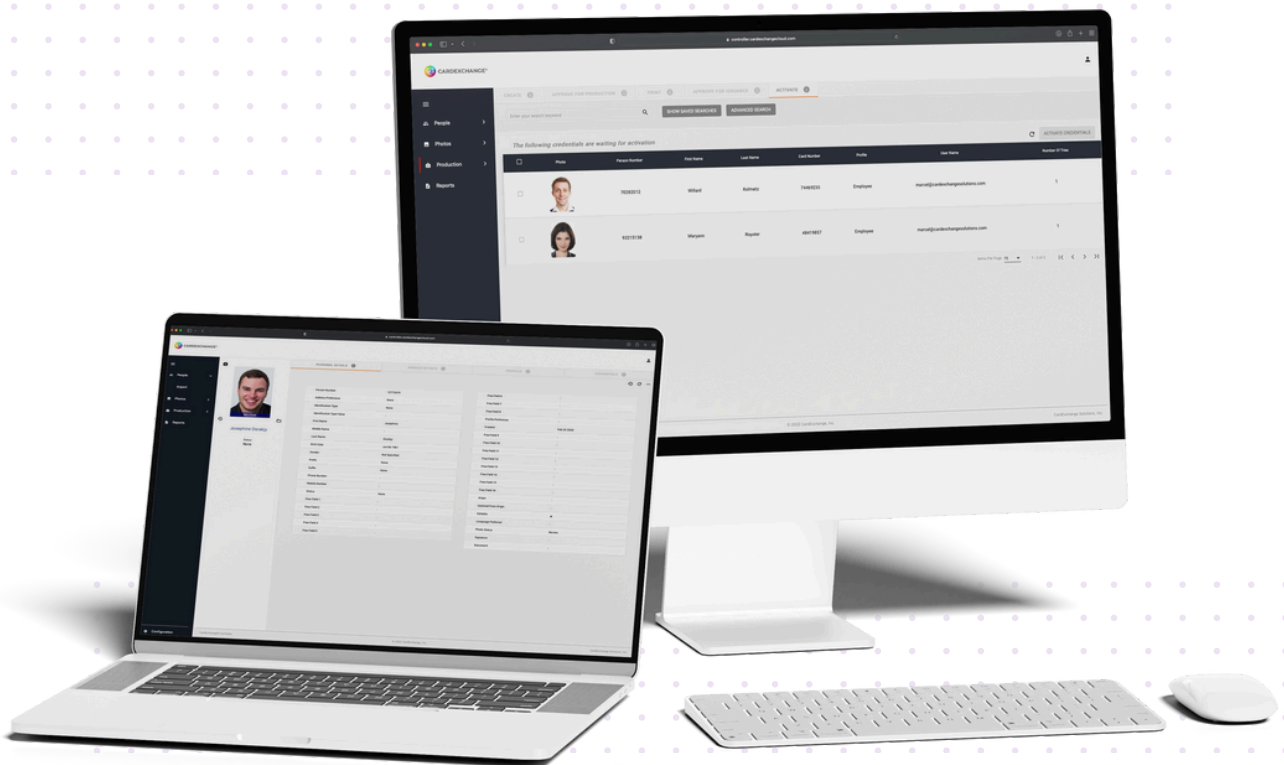

CARDEXCHANGE® CONTROLLER

A SOLUTION FOR EVERY ORGANIZATION

CardExchange® Controller recognizes that every organization has individual needs, workflows, data sources, enrollment processes, etc. CardExchange® Controller was created to fit this need for flexibility.

By offering features such as, customizable workflow, Cloud-based platform, accessibility from anywhere in the world at any time, the ability to control small and large databases, and many more, truly make CardExchange® Controller a one-of-a-kind solution to fit any organization.

That is not all, our price module is setup to make sure this enterprise solutions is affordable and accessible for any organization, big or small.

»»» www.cardexchangeid.com

CardExchange, Inc.

CardExchange®

@CardExchange